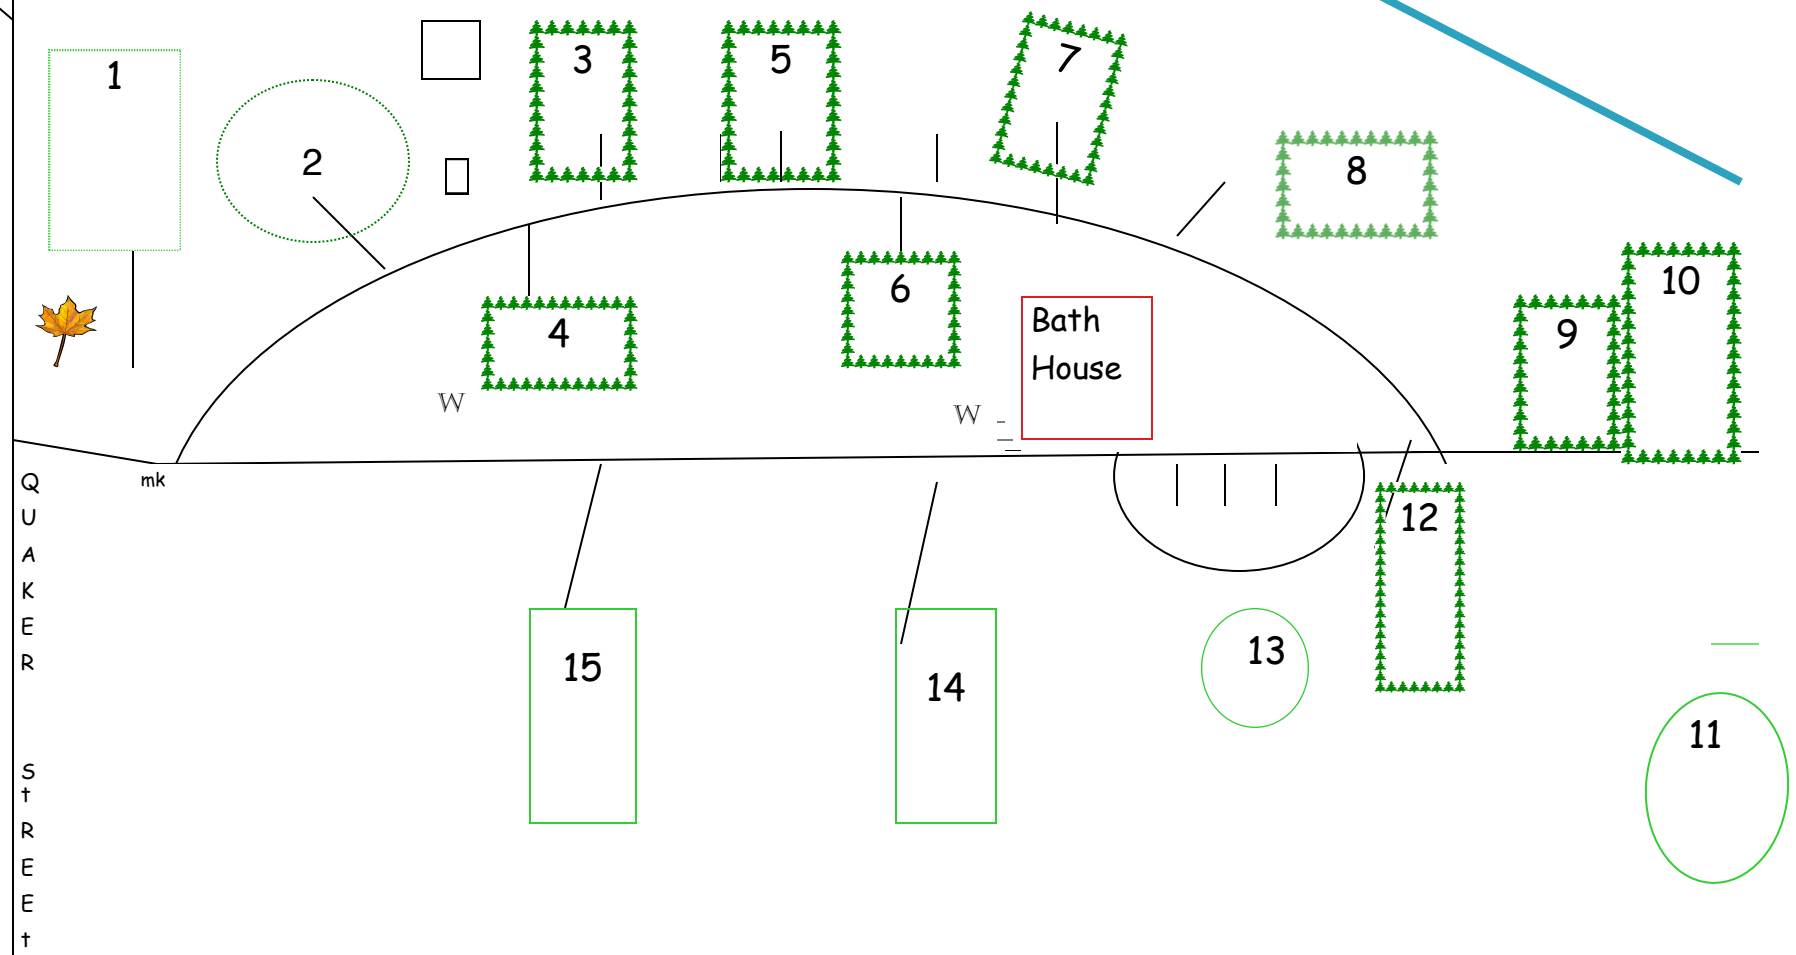

Trash
Recy-

All Sites and Bath house are on East side of Quaker Street. Porch is on West side.

P
O
R
C
H

Maple Hill Campsites
 3825 Quaker St
 Bristol, VT 05443

(802) 453-3687
 maplehillcampsites@gmavt.net
 maplehillcamp.com